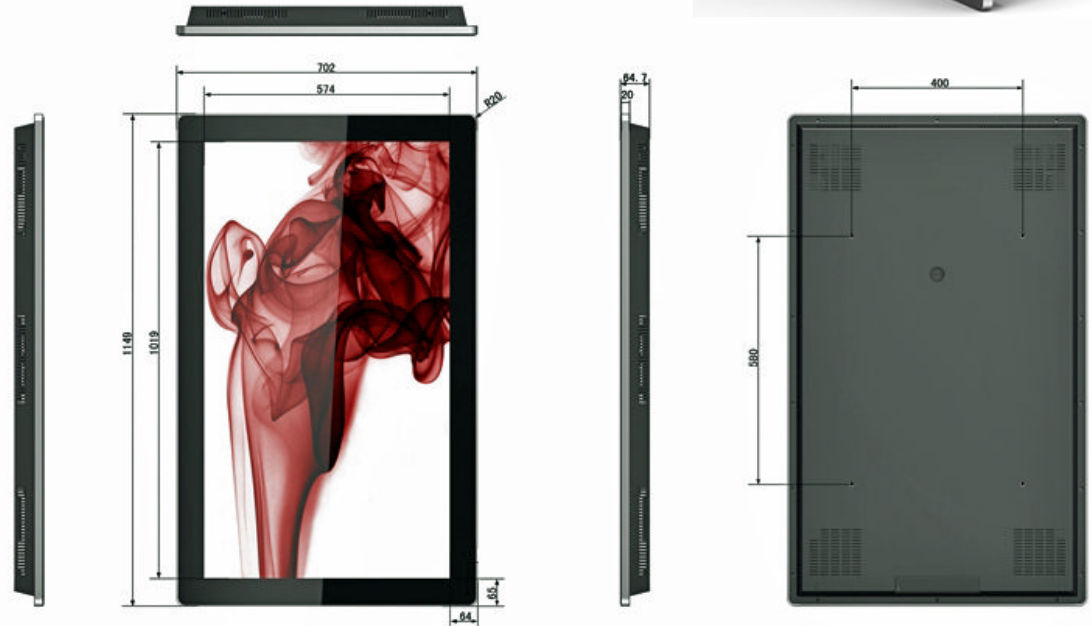

**DIGITAL SIGNAGE**

**DISPLAY LCD 46"**  
**TYPE: MS46H4**

**DESCRIPTION & FUNCTIONS**

The **MS46H4** Digital Signage System is a special design LCD advertising display perfect for digital signage.

The built in solid state player can play almost all formats full HD multimedia files. It supports plug and play or you can use different digital signage software solutions to achieve more complex functions for stand alone and network environment.

- 46" LCD display in slim & fashion design
- Built-in media player to play almost all formats
- Thief-proof wall mounting plate
- Designed for 24/7 operation
- Metal casing & tempered glass frame
- Design for both horizontal and vertical use
- Supported media formats:
  - + Video: All Formats (1080P Full HD)
  - + Picture: JPG, GIF, BMP, PNG
  - + Audio: All Formats

**TECHNICAL DATA**

Screen Size	46 "
Product Size (cm)	114,9 (H) x 70,2 (V) x 68,9 (D)
Display Size (cm)	101,9 (H) x 57,4 (V)
Resolution	1.920x1.080
Brightness	400 CD / m <sup>2</sup>
Aspect Ratio	16:9
Contrast Ratio	5.000:1
Viewing Angle	178°
Colors	16.7M
Input Power Voltage	AC 110-240V (50Hz-60Hz)
Working Temperature	0°C – 50°C
Speakers	2W,4Ω
Program Input Port	USB 2.0 x 2
Built-in Flash Memory	4GB
Signal Input Port	VGA, HDMI, Audio (3.5mm)
Power Consumption	240W
Timer On/Off	Support (Set by daily or weekly)
Scrolling Test	Support (with DS software)
Split Screen	Support (with DS software)
Accessories	Remote Controller, CD