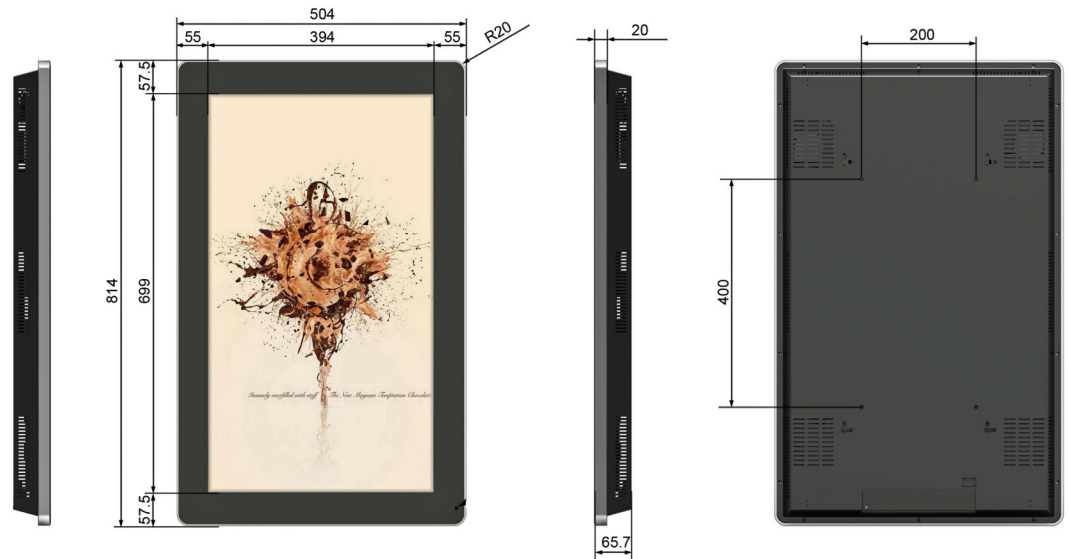

**DIGITAL SIGNAGE**

**DISPLAY LCD 32"**  
**TYPE: MS32H4**

**DESCRIPTION & FUNCTIONS**

The MS32H4 Digital Signage System is a special design LCD advertising display perfect for digital signage.

The built in solid state player can play almost all formats full HD multimedia files. It supports plug and play or you can use different digital signage software solutions to achieve more complex functions for stand alone and network environment.

- 32" LCD display in slim & fashion design
- Built-in media player to play almost all formats
- Thief-proof wall mounting plate
- Designed for 24/7 operation
- Metal casing & tempered glass frame
- Design for both horizontal and vertical use
- Supported media formats:
  - + Video: All Formats (1080P Full HD)
  - + Picture: JPG, GIF, BMP, PNG
  - + Audio: All Formats