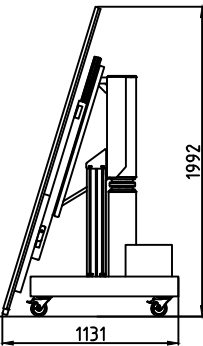

SL165 Mobile LED

Load capacity: 600 kg
 Stroke: 1600 mm
 Tilt: -2° to +20°
 Rotation: +90°/-90°
 Shift v/h: 350 mm
 Weight: 353 kg (without display)

160" Display

4379

160" Display

3649

160" Display

Portrait positions