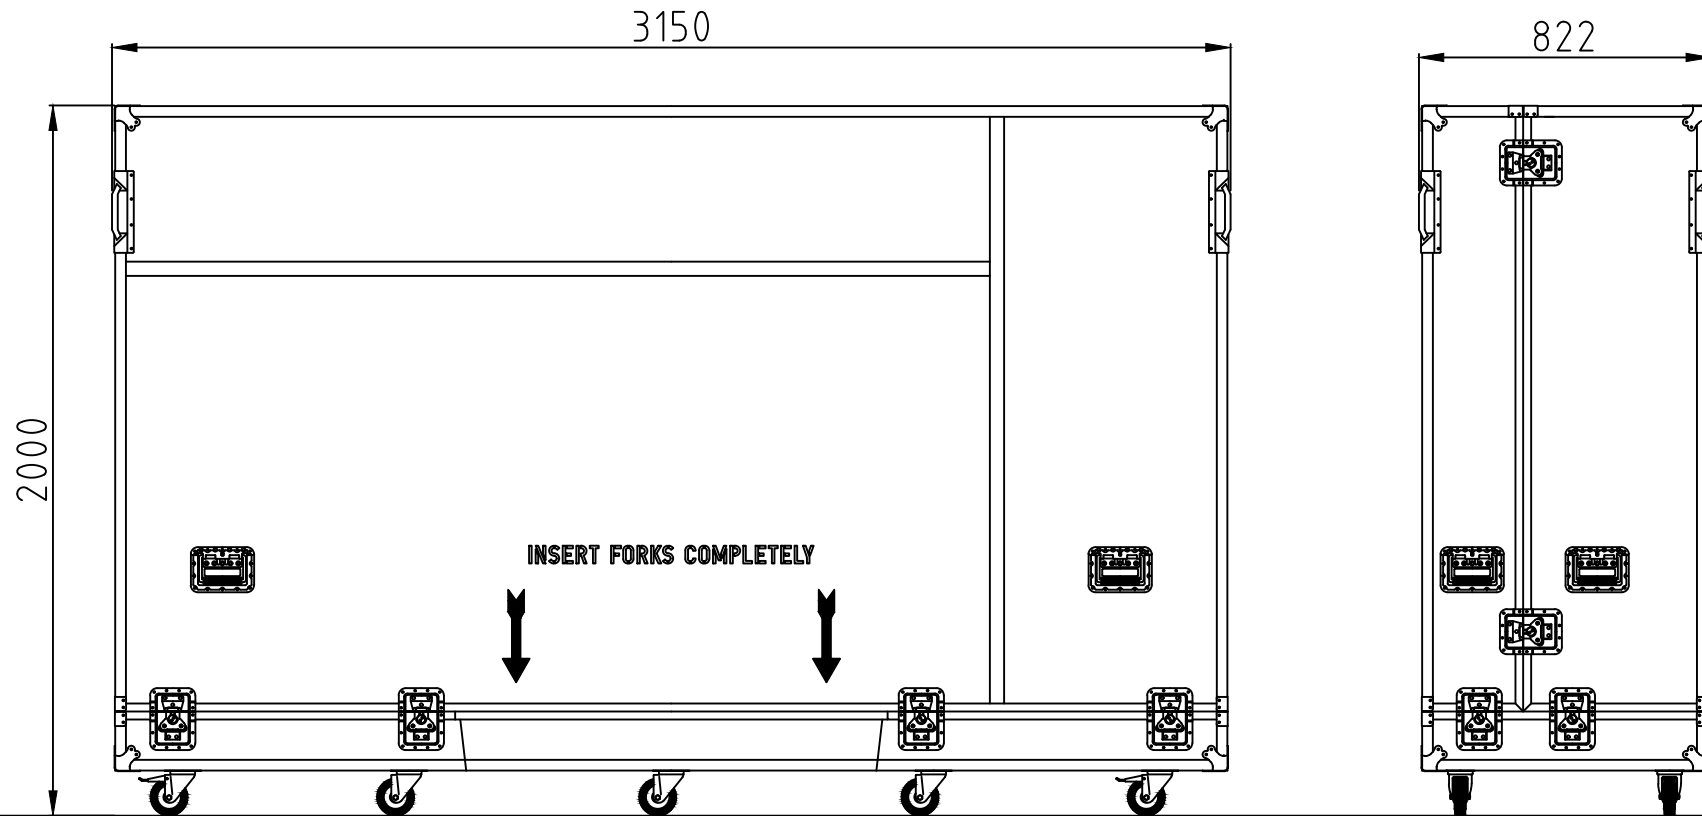

Case Mobile LED 135

Empty weight 245 kg
Total weight 560 kg